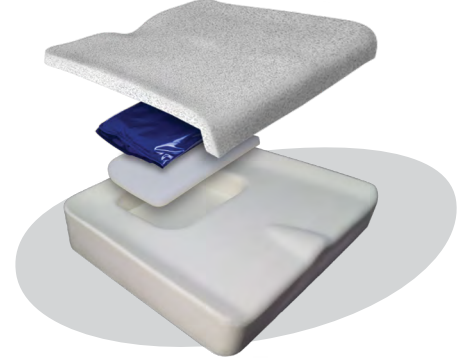

Stealth Spectrum Foam SPP Cushion specifications:

- Skin Protection and Positioning.
- Twin cell ultra-lightweight viscous Foam insert in ischial well, sacral relief.
- Weight capacity: 14" W: 175 lbs., 16-21" W: 350 lbs., 22+" W: 500 lbs.

CUSHION OPTIONS

The Stealth Spectrum Foam SPP cushion requires the selection of a Top Foam, a Liner and a Cover.

Top Foam selections:

- Visco Top Foam: 1" thick, XXSoft viscoelastic foam topper.
- FRG Top Foam: blue XXSoft FRG foam topper (sizes 22 wide and wider, green MedSoft FRG foam topper).

Liner selections:

- Urethane Liner: 2Way Stretch.
- Polyurethane Liner: 4Way Stretch (upgrade option).

Cover selections:

- CoolCore: Chemical free, 4Way stretch material that offers moisture wicking, moisture transportation, and moisture evaporation properties.
- Mesh: Superior air circulation, non-slip.
- Stealth Tek: Waterproof with stretch capability.